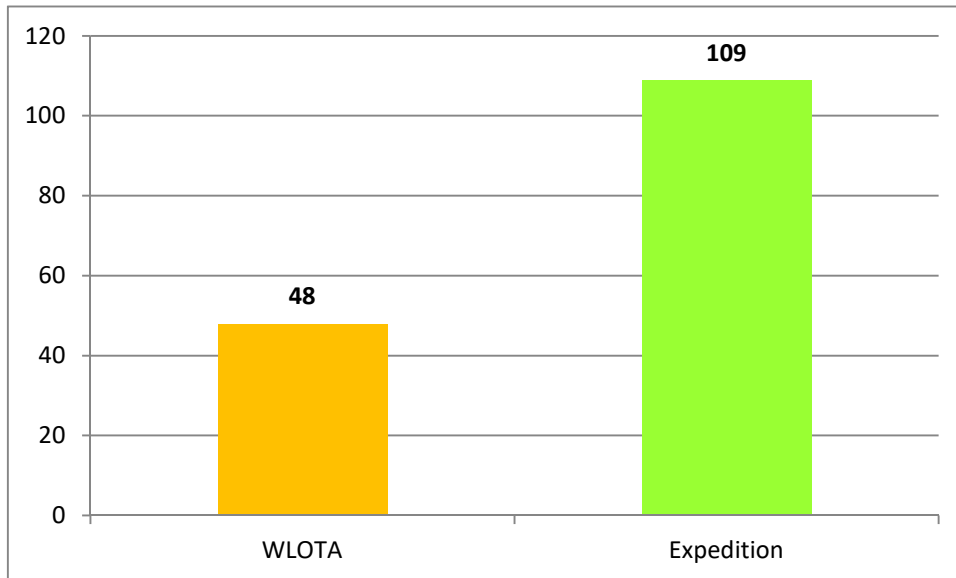

LH N°	Call Sign Expedition	Date from	Date To
2808	VE1/F5PAC	09/09/2006	09/09/2006
2965	IK2PZG/7	26/08/2006	26/08/2006
2985	G0VZV/P	19/08/2006	20/08/2006